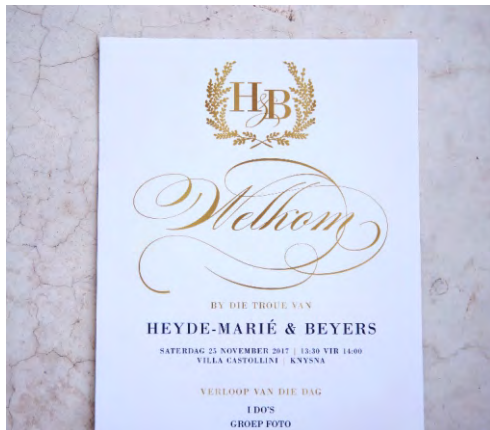

Add a Silver or Gold Metallic Ink - R3.00 additional

PROGRAM

PHOTO CREDIT. CAY ROHLANDT PHOTOGRAPHY | RUAN REDELINGHUIS PHOTOGRAPHY | MICHELLE PHOTOGRAPHY

*Unit Cost | Price excludes design cost

04 SINGLE CARD